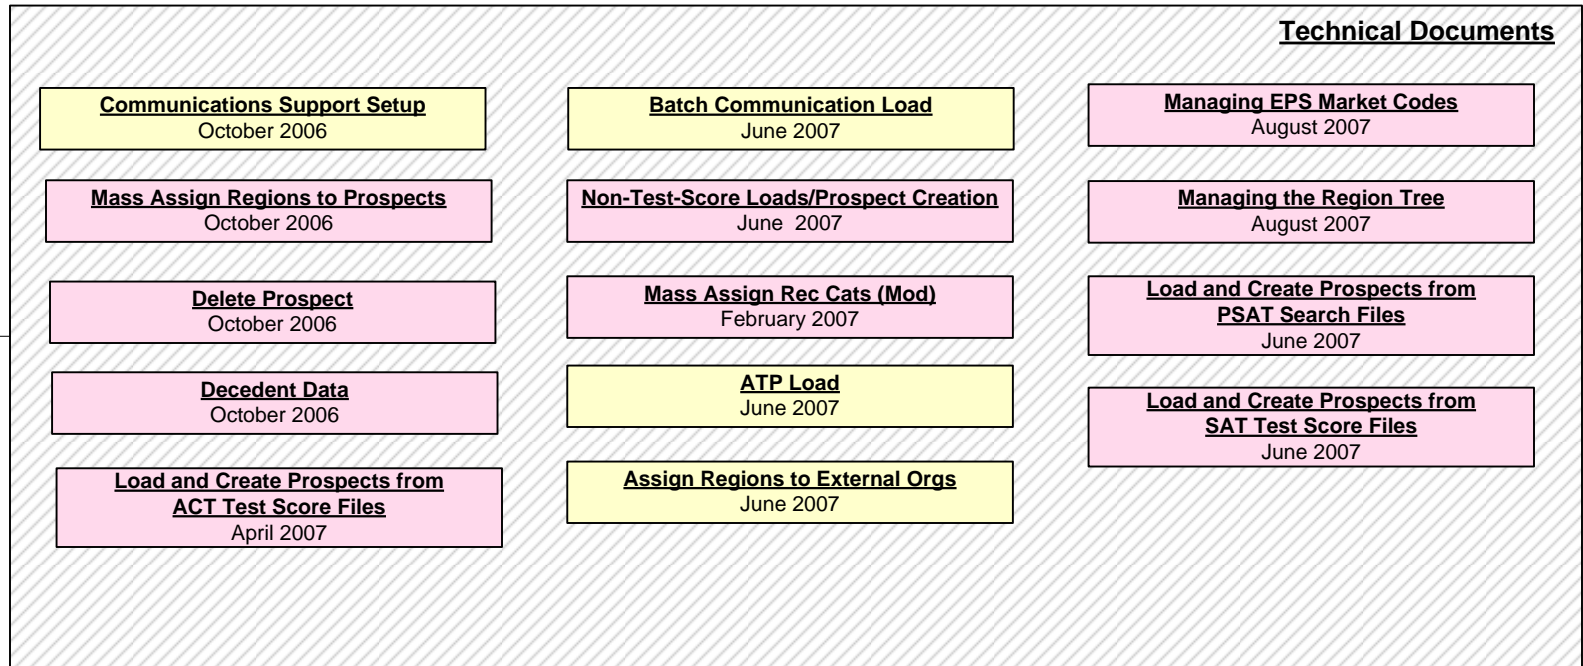

STARS Project Admissions Recruitment Technical Documentation & Training Plan

Introduction to Oracle PeopleSoft 8.9
October 2006 & February 2007

Student Reporting Dashboard
October 2006 & February 2007